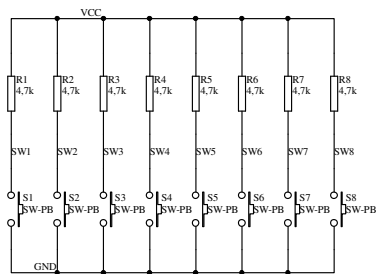

CON?	
10	VCC
9	GND
8	SW8
7	SW7
6	SW6
5	SW5
4	SW4
3	SW3
2	SW2
1	SW1

CON_10_A

Title		
Size	Number	Revision
B		
Date:	1-Oct-2006	Sheet of
File:	D:\PROTEL\AVR910.ddb	Drawn By: